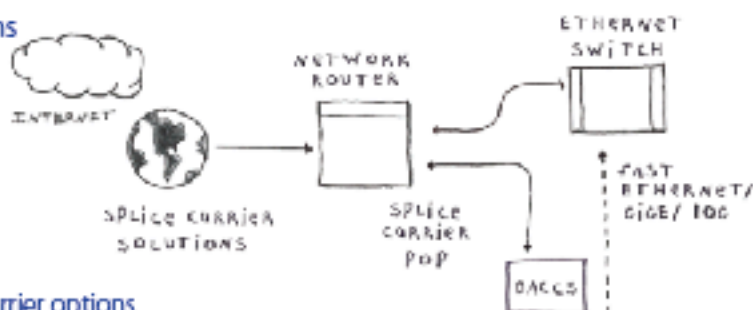

Transit IP • Access • Private Line • Private IP - MPLS • Splice IMS

Splice Products & Services

IP Transit

Internet Solutions

Our core focus...

- Multiple tier 1 carrier options
- Custom designed network solutions
- Route and carrier diversity for business recovery solutions
- High value combining quality with competitive, low cost services

Local Access

Local Loop & Metro Private Lines

Multiple carrier options for local loops

- Currently serving thousands of on-net buildings across the U.S.
- Providing competitive access solutions for customers in hard-to-reach locations
- Extensive Reach means faster implementation timeframes, lower costs, reduced points of failure

In today's internet economy, 'Local Access' remains a challenging & expensive component in connecting the enterprise to the internet. Options for local loops seem limited and costs are high. Splice currently has access to thousands of on-net local buildings across the U.S. Our on-net footprint enables competitive access for customers in hard to reach locations. This means faster implementation timeframes, significantly lower costs, and reduced points of failure.